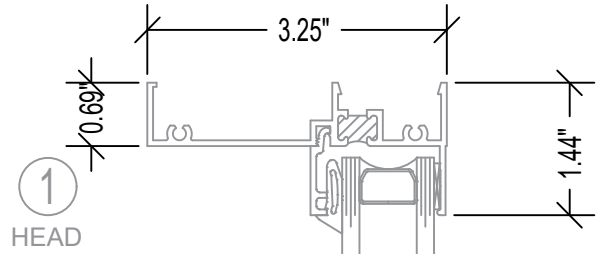

700 SERIES 3 1/4" PW

FIXED - SINGLE - FIXED

STERGIS
WINDOWS & DOORS

700 SERIES / 8