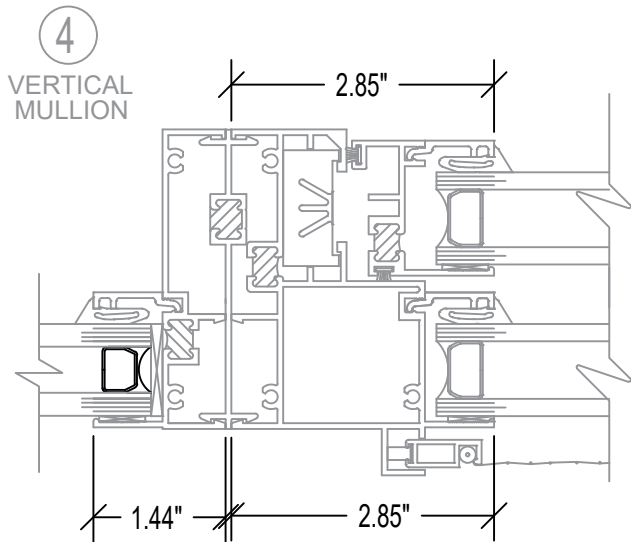

700 SERIES 3 1/4" PW

FIXED - SINGLE - FIXED

STERGIS
WINDOWS & DOORS

700 SERIES / 8