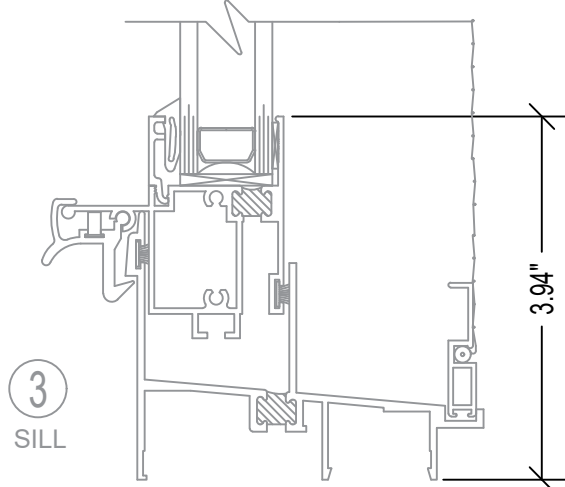

700 SERIES 3 1/4" PW

FIXED - SINGLE - FIXED

STERGIS
WINDOWS & DOORS

700 SERIES / 8