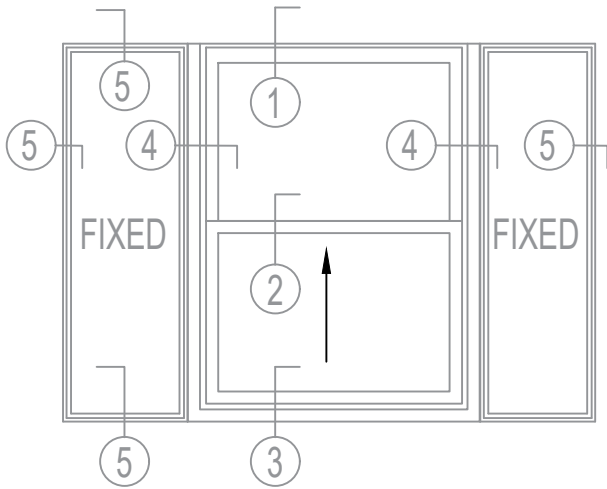

700 SERIES 3 1/4" PW

FIXED - SINGLE - FIXED

STERGIS
WINDOWS & DOORS

700 SERIES / 8