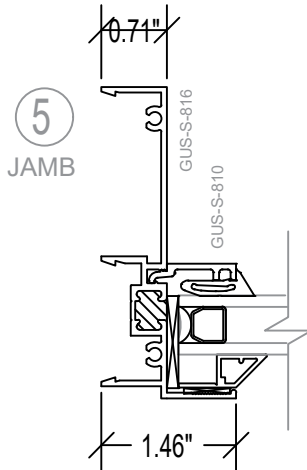

700 SERIES 3 1/4" PW

FIXED - SINGLE - FIXED

STERGIS
WINDOWS & DOORS

700 SERIES / 8