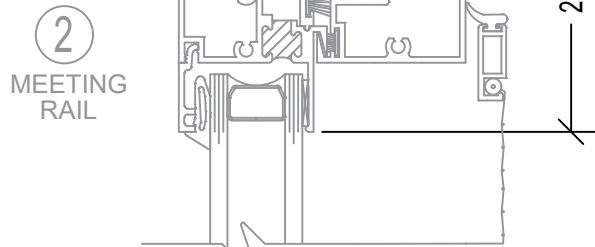

700 SERIES 3 1/4" PW

FIXED - SINGLE - FIXED

STERGIS
WINDOWS & DOORS

700 SERIES / 8